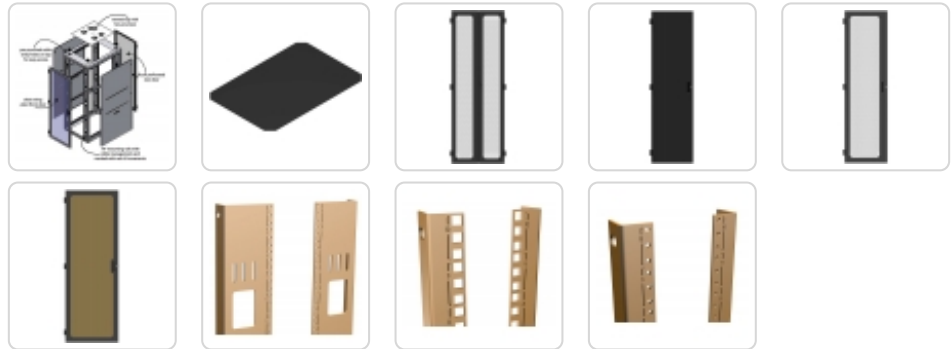

Short on time? Click here to see our Pre-Assembled C4RR Cabinet Series

Gallery

Accessories

- Cabinet Fan Tops
- Contempra Cabinet Door Replacement Lock
- Universal Rack Shelf
- Adjustable Depth 4-Post Rack Mount Shelf
- Four Post Mounting Sliding Shelf
- Sliding Keyboard Shelf
- Horizontal Lacing Strip
- Horizontal Steel Finger Cable Manager
- Cable Management Arm
- Outlet Strips
- Grounding
- Caster Set
- Side Panel Locking Kit
- Rack and Cabinet Baying/Ganging/Joining Kit
- Vertical Cabinet Cable Manager with Door
- Rack Mount Locking Storage Drawer
- Rack Unit Label
- Adjustable Depth Cable Manager
- Horizontal Ring Cable Manager
- Horizontal Hinged Cable Manager
- Vertical Cable Tray
- Rack Panels
- Mounting Hardware

C4 Open Frames and Rail Options

Part No.	Overall Dimensions			Usable Mounting Dimensions		Rack Units	Mounting Rail Options	
	Height	Width	Depth	Height	Depth		Tapped 10-32	Square Hole
C4F244231BK1	48.50	24.00	31.50	42.00	29.50	24U	Not Available	C4PR2442SZPL
C4F244236BK1	48.50	24.00	36.00	42.00	34.00	24U	Not Available	C4PR2442SZPL
C4F244242BK1	48.50	24.00	42.00	42.00	40.00	24U	Not Available	C4PR2442SZPL
C4F247331BK1	79.30	24.00	31.50	73.00	29.50	42U	C4PR2473TZPL	C4PR2473SZPL
C4F247336BK1	79.30	24.00	36.00	73.00	34.00	42U	C4PR2473TZPL	C4PR2473SZPL
C4F247342BK1	79.30	24.00	42.00	73.00	40.00	42U	C4PR2473TZPL	C4PR2473SZPL
C4F247731BK1	83.50	24.00	31.50	77.00	29.50	44U	C4PR2477TZPL	C4PR2477SZPL
C4F247736BK1	83.50	24.00	36.00	77.00	34.00	44U	C4PR2477TZPL	C4PR2477SZPL
C4F247742BK1	83.50	24.00	42.00	77.00	40.00	44U	C4PR2477TZPL	C4PR2477SZPL
C4F307731BK1	83.50	30.00	31.50	77.00	29.50	44U	C4PR77TZPL	C4PR77SZPL
C4F307736BK1	83.50	30.00	36.00	77.00	34.00	44U	C4PR77TZPL	C4PR77SZPL
C4F307742BK1	83.50	30.00	42.00	77.00	40.00	44U	C4PR77TZPL	C4PR77SZPL

C4 Doors